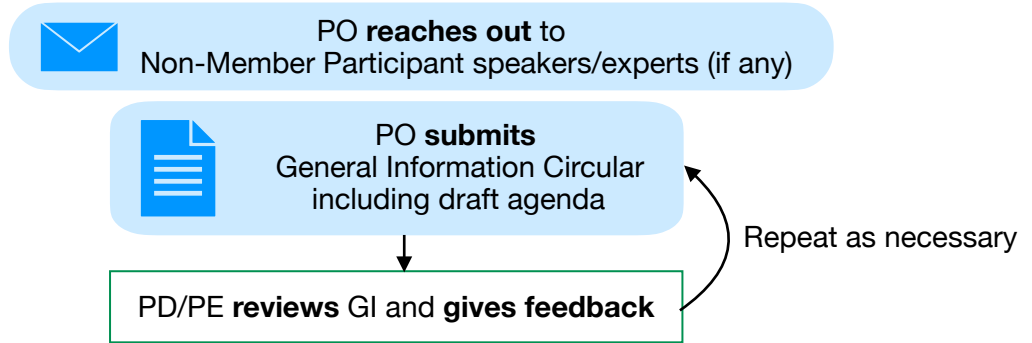

APEC Virtual Project Event Timeline

Pre-event

At least **16 weeks** before event

At least **12 weeks** before event

At least **8 weeks** before event

At least **6 weeks** before event

At least **4 weeks** before event