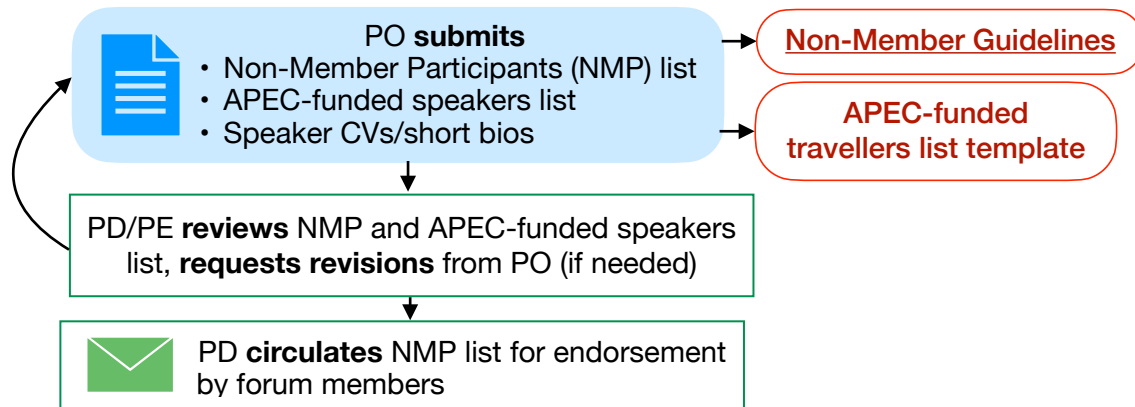

APEC Virtual Project Event Timeline

Pre-event

At least **16 weeks** before event

At least **12 weeks** before event

At least **8 weeks** before event

At least **6 weeks** before event

At least **4 weeks** before event

At least **1 week** before event

Event/Workshop